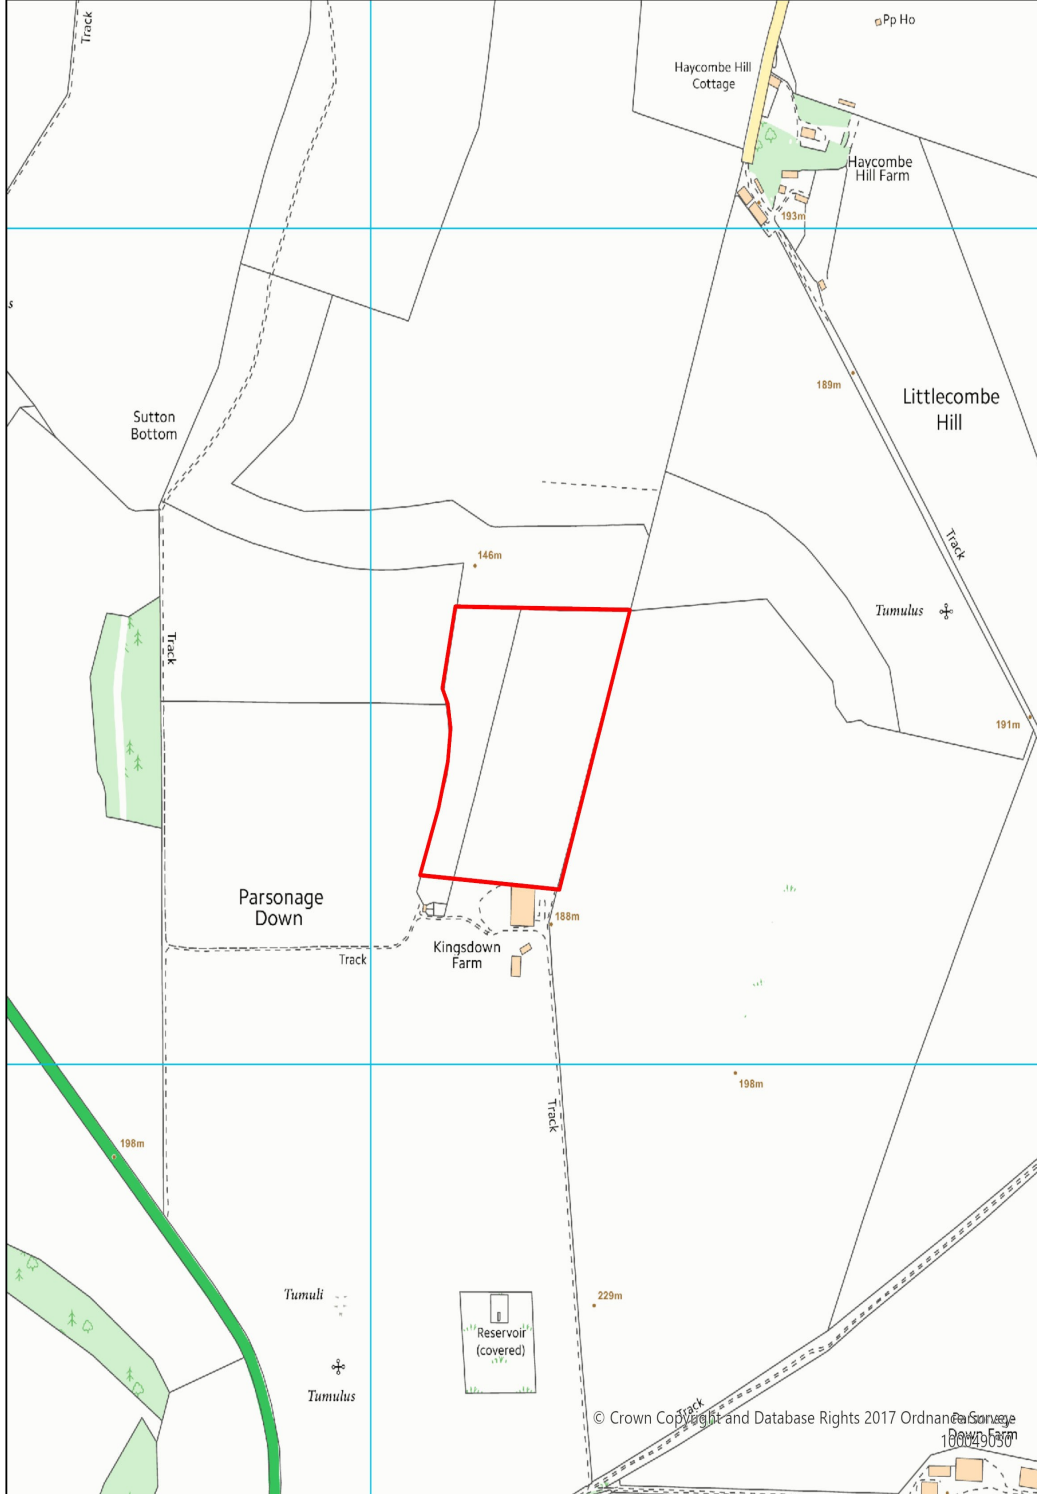

Wiltshire Council

PL/2022/01141

Kingsdown Farm, Lords Hill,
Longbridge Deverill, BA12 7DY

© Crown Copyright and Database Rights 2017 Ordnance Survey 100049050

1:7,500

389219E 139379N m

© Crown Copyright and Database Rights 2022 Ordnance Survey Licence No 100049050